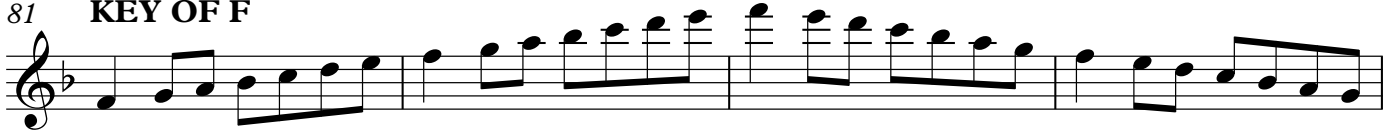

81 **KEY OF F**

85

89 **KEY OF Bb**

93

97 **KEY OF Eb**

101

105 **KEY OF Ab**

109